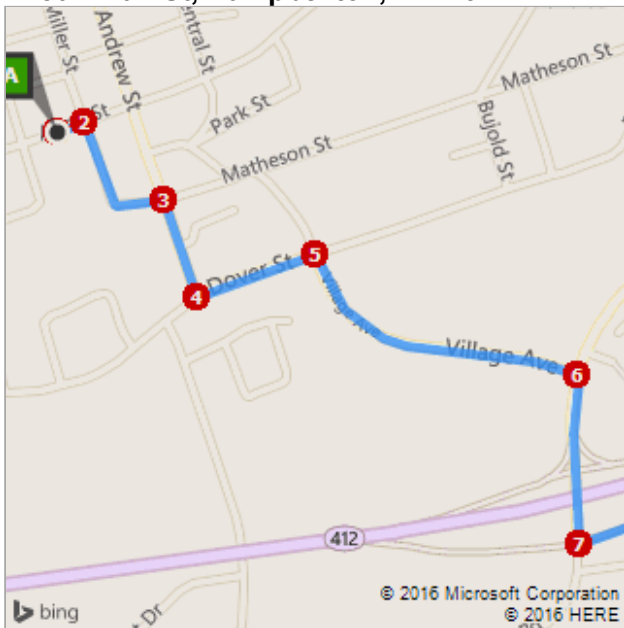

A 80 Arran St, Campbellton, NB E3N 1L7

B 795 de L'Ecole, Beresford, NB E8K 1V4
Carrefour Etudiant-Beresford 506-542-2602

Carrefour Etudiant (Beresford)

Route: 91.8 km, 1 hr 3 min

A	80 Arran St, Campbellton, NB E3N 1L7	A-B: 91.8 km 1 hr 3 min
	1. Depart Arran St / Rue Arran toward Miller St / Rue Miller	49 meters
	2. Turn right onto Miller St / Rue Miller	0.2 km
	3. Turn right onto Andrew St	0.2 km
	4. Turn left onto Dover St / Rue Dover	0.2 km
	5. Turn right onto Village Ave	0.5 km
	6. Turn right onto Chemin Lily Lake / Lily Lake Rd	0.3 km
	7. Take ramp left for HWY-11 South / RTE-11 South toward Dalhousie / Bathurst / Airport	0.5 km
	8. Keep straight onto Hwy-11	87.6 km 55 min
	9. At exit 318 , take ramp right toward Robertville / Beresford	0.4 km
	10. Turn left onto Acadie St / Rue Acadie	1.1 km
	11. Turn right onto Hwy-134 / Principale St / Rue Principale <i>Shell on the corner</i>	0.7 km
	12. Turn left onto Ecole St / Rue École	86 meters
B	13. Arrive at 795 de L'Ecole, Beresford, NB E8K 1V4 <i>The last intersection is Hwy-134 / Principale St / Rue Principale If you reach Gagnon St / Rue Gagnon, you've gone too far</i>	

These directions are subject to the Microsoft® Service Agreement and for informational purposes only. No guarantee is made regarding their completeness or accuracy. Construction projects, traffic, or other events may cause actual conditions to differ from these results. Map and traffic data © 2016 NAVTEQ™.

Route: 91.8 km, 1 hr 3 min

This was your map view in the browser window.

A: 80 Arran St, Campbellton, NB E3N 1L7

B: 795 de L'Ecole, Beresford, NB E8K 1V4