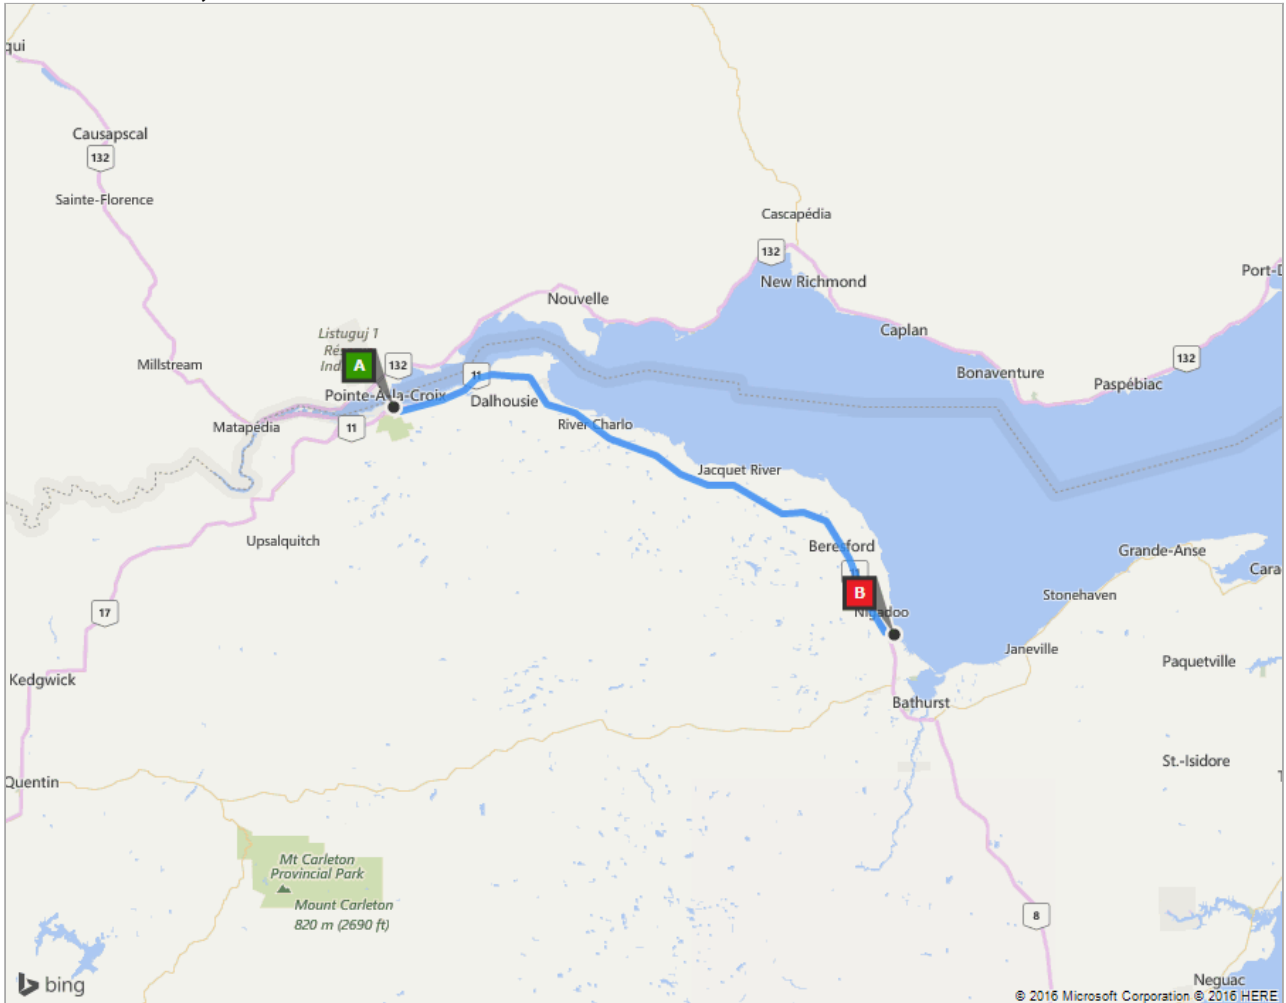

A 80 Arran St, Campbellton, NB E3N 1L7

B 795 de L'Ecole, Beresford, NB E8K 1V4
Carrefour Etudiant-Beresford 506-542-2602

Carrefour Etudiant (Beresford)

Route: 91.8 km, 1 hr 3 min

A	80 Arran St, Campbellton, NB E3N 1L7	A-B: 91.8 km 1 hr 3 min
	1. Depart Arran St / Rue Arran toward Miller St / Rue Miller	49 meters
	2. Turn right onto Miller St / Rue Miller	0.2 km
	3. Turn right onto Andrew St	0.2 km
	4. Turn left onto Dover St / Rue Dover	0.2 km
	5. Turn right onto Village Ave	0.5 km
	6. Turn right onto Chemin Lily Lake / Lily Lake Rd	0.3 km
	7. Take ramp left for HWY-11 South / RTE-11 South toward Dalhousie / Bathurst / Airport	0.5 km
	8. Keep straight onto Hwy-11	87.6 km 55 min
	9. At exit 318 , take ramp right toward Robertville / Beresford	0.4 km
	10. Turn left onto Acadie St / Rue Acadie	1.1 km
	11. Turn right onto Hwy-134 / Principale St / Rue Principale <i>Shell on the corner</i>	0.7 km
	12. Turn left onto Ecole St / Rue École	86 meters
B	13. Arrive at 795 de L'Ecole, Beresford, NB E8K 1V4 <i>The last intersection is Hwy-134 / Principale St / Rue Principale If you reach Gagnon St / Rue Gagnon, you've gone too far</i>	

These directions are subject to the Microsoft® Service Agreement and for informational purposes only. No guarantee is made regarding their completeness or accuracy. Construction projects, traffic, or other events may cause actual conditions to differ from these results. Map and traffic data © 2016 NAVTEQ™.

Route: 91.8 km, 1 hr 3 min

This was your map view in the browser window.

A: 80 Arran St, Campbellton, NB E3N 1L7

B: 795 de L'Ecole, Beresford, NB E8K 1V4