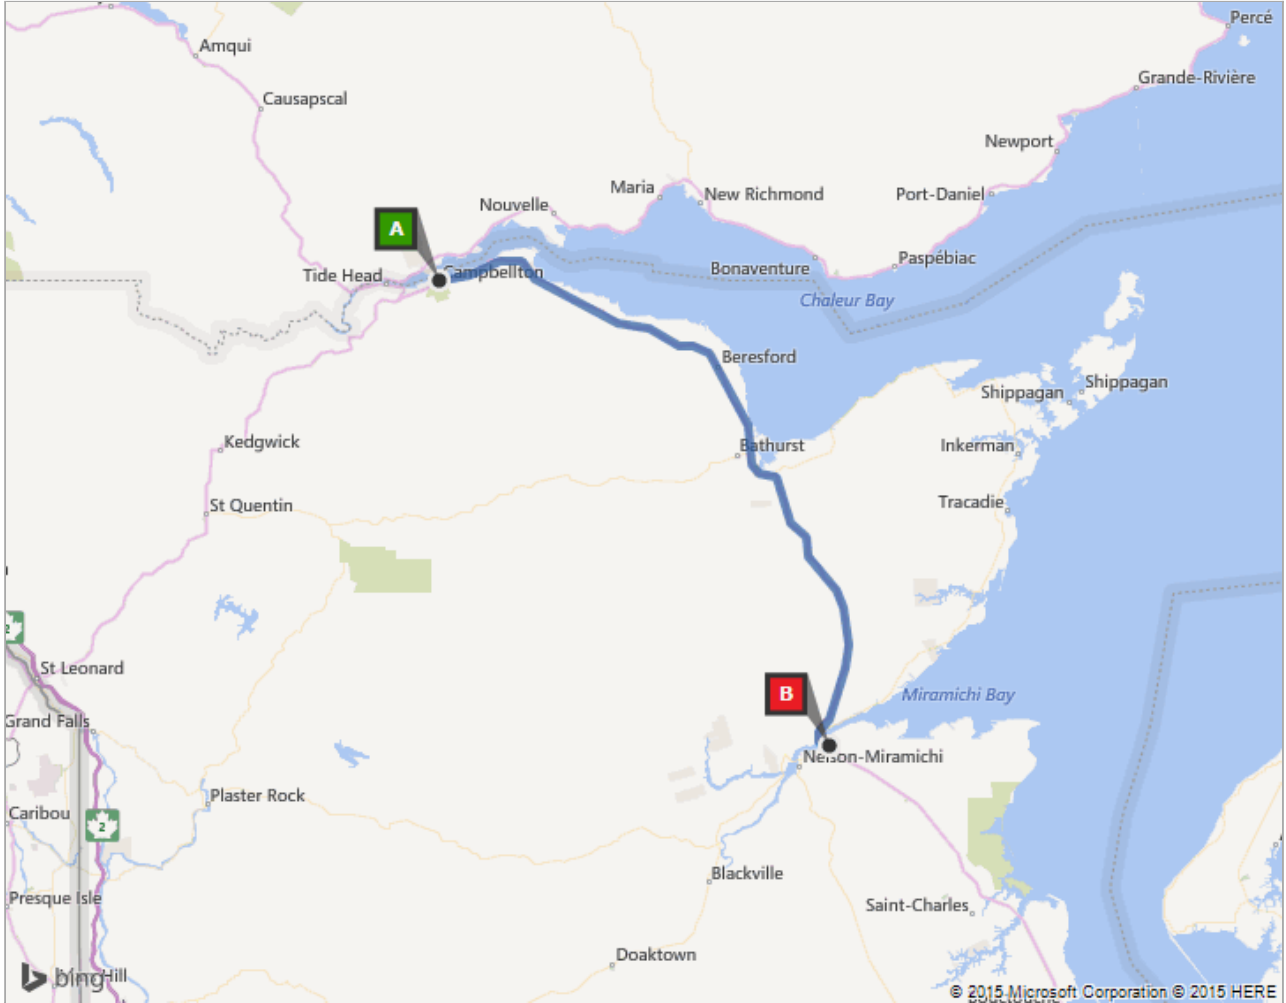

A 80 Arran St, Campbellton, NB E3N 1L7
Campbellton Middle School 506-789-2120

B 124 Henderson St, Miramichi, NB E1N 2S2
Dr Losier School Cafeteria 506-778-6077

My Notes

Route: 181.7 km, 2 hr

A	80 Arran St, Campbellton, NB E3N 1L7	A-B: 181.7 km 2 hr
	1. Depart Arran St / Rue Arran toward Miller St / Rue Miller	49 meters
↘	2. Turn right onto Miller St / Rue Miller	0.2 km
↘	3. Turn right onto Andrew St	0.2 km
↙	4. Turn left onto Dover St / Rue Dover	0.2 km
↘	5. Turn right onto Village Ave	0.5 km
↘	6. Turn right onto Chemin Lily Lake / Lily Lake Rd	0.3 km
↙	7. Take ramp left for HWY-11 South / RTE-11 South toward Dalhousie / Bathurst / Airport	0.5 km
↑	8. Keep straight onto Hwy-11	104.9 km 1 hr 6 min
↘	9. At exit 301 , take ramp right for RTE-8 South / HWY-8 South toward Miramichi / Tracadie-Sheila	0.9 km
↘	10. Bear right onto Hwy-8	71.8 km 45 min
↑	11. Keep straight onto Hwy-11	1.3 km
↙	12. Bear left onto King St / Rue King	0.5 km
↙	13. Turn left onto Old Station Rd	0.2 km
↘	14. Turn right onto Henderson St / Rue Henderson	0.2 km
B	15. Arrive at 124 Henderson St, Miramichi, NB E1N 2S2 <i>The last intersection is Bramalea Ave</i> <i>If you reach Vanstone St, you've gone too far</i>	

These directions are subject to the Microsoft® Service Agreement and for informational purposes only. No guarantee is made regarding their completeness or accuracy. Construction projects, traffic, or other events may cause actual conditions to differ from these results. Map and traffic data © 2015 NAVTEQ™.

Route: 181.7 km, 2 hr

This was your map view in the browser window.

A: 80 Arran St, Campbellton, NB E3N 1L7

B: 124 Henderson St, Miramichi, NB E1N 2S2