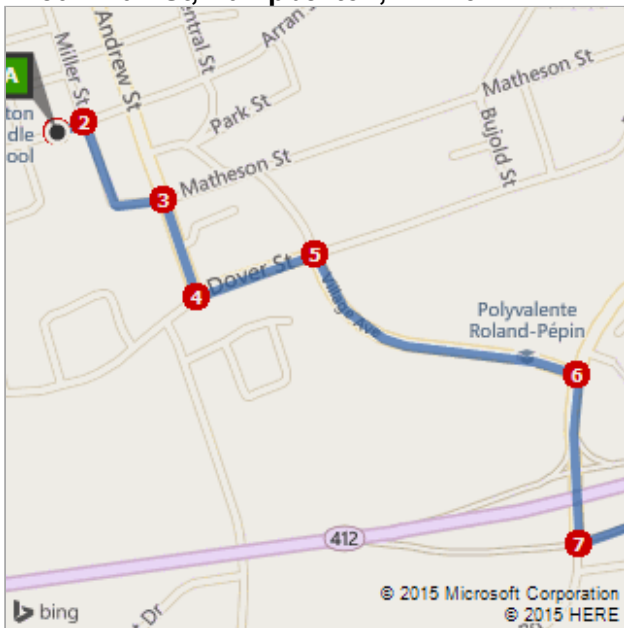

A 80 Arran St, Campbellton, NB E3N 1L7
Campbellton Middle School 506-789-2120

B 124 Henderson St, Miramichi, NB E1N 2S2
Dr Losier School Cafeteria 506-778-6077

My Notes

Route: 181.7 km, 2 hr

A	80 Arran St, Campbellton, NB E3N 1L7	A-B: 181.7 km 2 hr
	1. Depart Arran St / Rue Arran toward Miller St / Rue Miller	49 meters
↘	2. Turn right onto Miller St / Rue Miller	0.2 km
↘	3. Turn right onto Andrew St	0.2 km
↙	4. Turn left onto Dover St / Rue Dover	0.2 km
↘	5. Turn right onto Village Ave	0.5 km
↘	6. Turn right onto Chemin Lily Lake / Lily Lake Rd	0.3 km
↙	7. Take ramp left for HWY-11 South / RTE-11 South toward Dalhousie / Bathurst / Airport	0.5 km
↑	8. Keep straight onto Hwy-11	104.9 km 1 hr 6 min
↘	9. At exit 301 , take ramp right for RTE-8 South / HWY-8 South toward Miramichi / Tracadie-Sheila	0.9 km
↘	10. Bear right onto Hwy-8	71.8 km 45 min
↑	11. Keep straight onto Hwy-11	1.3 km
↙	12. Bear left onto King St / Rue King	0.5 km
↙	13. Turn left onto Old Station Rd	0.2 km
↘	14. Turn right onto Henderson St / Rue Henderson	0.2 km
B	15. Arrive at 124 Henderson St, Miramichi, NB E1N 2S2 <i>The last intersection is Bramalea Ave</i> <i>If you reach Vanstone St, you've gone too far</i>	

These directions are subject to the Microsoft® Service Agreement and for informational purposes only. No guarantee is made regarding their completeness or accuracy. Construction projects, traffic, or other events may cause actual conditions to differ from these results. Map and traffic data © 2015 NAVTEQ™.

Route: 181.7 km, 2 hr

This was your map view in the browser window.

A: 80 Arran St, Campbellton, NB E3N 1L7

B: 124 Henderson St, Miramichi, NB E1N 2S2