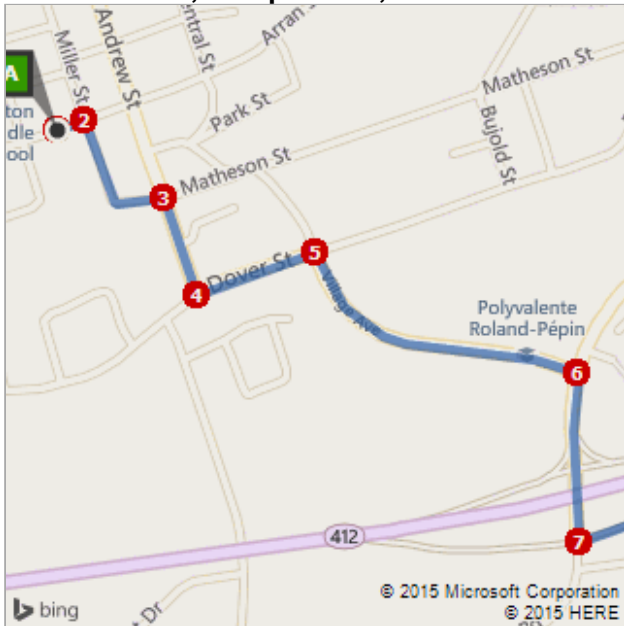

My Notes

**A** 80 Arran St, Campbellton, NB E3N 1L7  
Campbellton Middle School 506-789-2120

**B** 500 Canada Games Dr, Dalhousie, NB E8C 2P5  
Dalhousie Middle School 506-684-7544

Route: 27.1 km, 25 min

<b>A</b>	<b>80 Arran St, Campbellton, NB E3N 1L7</b>	<b>A-B: 27.1 km</b> 25 min
	1. Depart <b>Arran St / Rue Arran</b> toward Miller St / Rue Miller	49 meters
	2. Turn <b>right</b> onto <b>Miller St / Rue Miller</b>	0.2 km
	3. Turn <b>right</b> onto <b>Andrew St</b>	0.2 km
	4. Turn <b>left</b> onto <b>Dover St / Rue Dover</b>	0.2 km
	5. Turn <b>right</b> onto <b>Village Ave</b>	0.5 km
	6. Turn <b>right</b> onto <b>Chemin Lily Lake / Lily Lake Rd</b>	0.3 km
	7. Take ramp <b>left</b> for <b>HWY-11 South / RTE-11 South</b> toward <b>Dalhousie / Bathurst / Airport</b>	0.5 km
	8. Keep <b>straight</b> onto <b>Hwy-11</b>	19.6 km 12 min
	9. At exit <b>391</b> , take ramp <b>right</b> for <b>HWY-275 West / RTE-275 West</b> toward <b>Eel River Crossing / Balmoral / Dalhousie</b>	0.5 km
	10. Turn <b>left</b> onto <b>Hwy-275 / Darlington Dr / Boulevard Miller / Miller Blvd</b>	2.7 km
	11. Keep <b>straight</b> onto <b>Hwy-134</b>	1.6 km
	12. Turn <b>left</b> onto <b>Goderich St / Rue Goderich</b> <i>Esso on the corner</i>	0.6 km
	13. Bear <b>left</b> onto <b>Rue Valleyview / Valleyview St</b>	0.2 km
<b>B</b>	<b>14. Arrive at 500 Canada Games Dr, Dalhousie, NB E8C 2P5</b> <i>The last intersection is Goderich St / Rue Goderich</i>	

These directions are subject to the Microsoft® Service Agreement and for informational purposes only. No guarantee is made regarding their completeness or accuracy. Construction projects, traffic, or other events may cause actual conditions to differ from these results. Map and traffic data © 2015 NAVTEQ™.

Route: 27.1 km, 25 min

This was your map view in the browser window.

**A: 80 Arran St, Campbellton, NB E3N 1L7**

**B: 500 Canada Games Dr, Dalhousie, NB E8C ...**