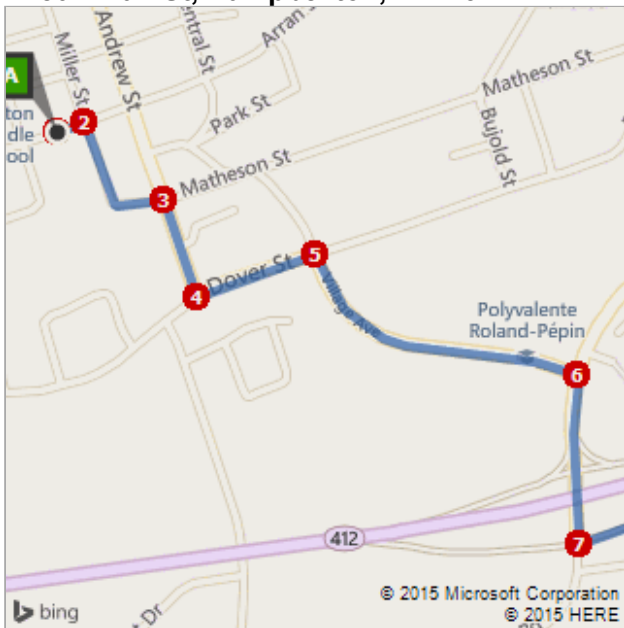

My Notes

A 80 Arran St, Campbellton, NB E3N 1L7
Campbellton Middle School 506-789-2120

B 3970 Main St, Belledune, NB E8G 2P1
Jacquet River School 506-237-3200

Route: 61.8 km, 44 min

| | | |
|----------|---|-------------------------------|
| A | 80 Arran St, Campbellton, NB E3N 1L7 | A-B: 61.8 km 44 min |
| | 1. Depart Arran St / Rue Arran toward Miller St / Rue Miller | 49 meters |
| | 2. Turn right onto Miller St / Rue Miller | 0.2 km |
| | 3. Turn right onto Andrew St | 0.2 km |
| | 4. Turn left onto Dover St / Rue Dover | 0.2 km |
| | 5. Turn right onto Village Ave | 0.5 km |
| | 6. Turn right onto Chemin Lily Lake / Lily Lake Rd | 0.3 km |
| | 7. Take ramp left for HWY-11 South / RTE-11 South toward Dalhousie / Bathurst / Airport | 0.5 km |
| | 8. Keep straight onto Hwy-11 | 55.1 km 35 min |
| | 9. At exit 351 , take ramp right and follow signs for Jacquet River Dr. / Prom Jacquet River | 0.5 km |
| | 10. Turn left onto Jacquet River Dr / Promenade Jaquet River | 2.9 km |
| | 11. Turn left onto Hwy-134 / Main St | 1.3 km |
| B | 12. Arrive at 3970 Main St, Belledune, NB E8G 2P1 <i>The last intersection is Guitard St</i> <i>If you reach Mack St / Rue Mack, you've gone too far</i> | |

These directions are subject to the Microsoft® Service Agreement and for informational purposes only. No guarantee is made regarding their completeness or accuracy. Construction projects, traffic, or other events may cause actual conditions to differ from these results. Map and traffic data © 2015 NAVTEQ™.

Route: 61.8 km, 44 min

This was your map view in the browser window.

A: 80 Arran St, Campbellton, NB E3N 1L7

B: 3970 Main St, Belledune, NB E8G 2P1