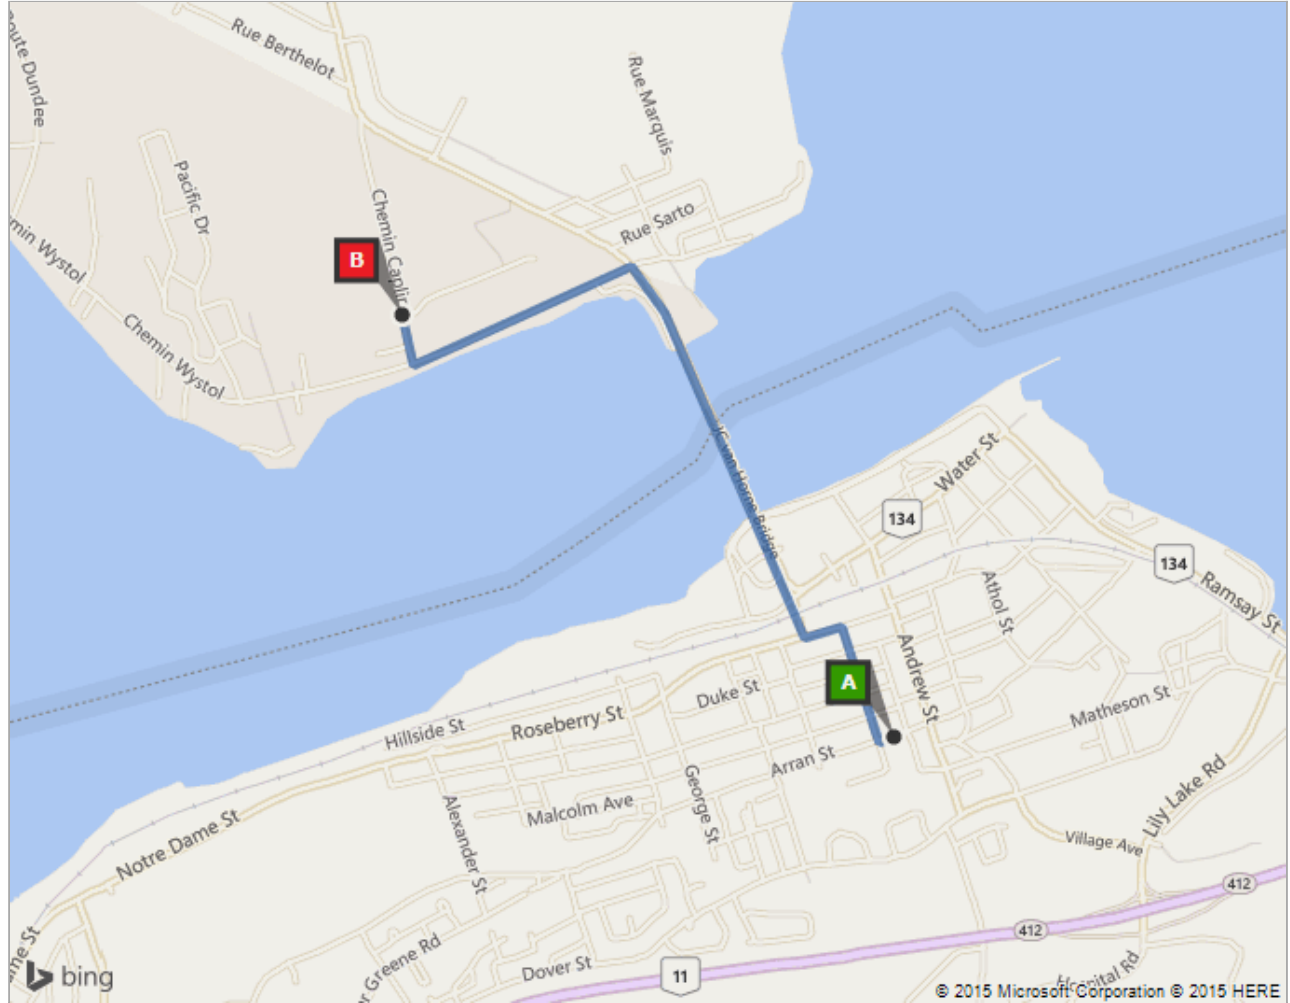

A 80 Arran St, Campbellton, NB E3N 1L7
Campbellton Middle School 506-789-2120

B 22 Rd Caplin, Listuguj, QC G0C 2R0
Ecole Alasite'w Gitpu 418-788-3100

My Notes

Route: **3.0 km, 6 min**

A	80 Arran St, Campbellton, NB E3N 1L7	A-B: 3.0 km 6 min
	1. Depart Arran St / Rue Arran toward Adam St	59 meters
	2. Turn right onto Adam St	0.4 km
	3. Turn left onto Roseberry St	0.1 km
	4. Turn right onto Hwy-134 / Subway St <i>Ultramar on the corner</i>	0.1 km
	5. Keep straight onto Subway St	0.1 km
	6. Road name changes to JC van Horne Bridge	0.5 km
	7. Road name changes to Boulevard Inter-Provincial <i>Entering Quebec</i>	0.6 km
	8. Bear left onto Chemin Riverside E	0.8 km
	9. Turn right onto Chemin Caplin	0.2 km
B	10. Arrive at 22 Rd Caplin, Listuguj, QC G0C 2R0 <i>The last intersection is Rue Alder</i> <i>If you reach Boulevard Inter-Provincial, you've gone too far</i>	

These directions are subject to the Microsoft® Service Agreement and for informational purposes only. No guarantee is made regarding their completeness or accuracy. Construction projects, traffic, or other events may cause actual conditions to differ from these results. Map and traffic data © 2015 NAVTEQ™.

Route: 3.0 km, 6 min

This was your map view in the browser window.

A: 80 Arran St, Campbellton, NB E3N 1L7

B: 22 Rd Caplin, Listuguj, QC G0C 2R0