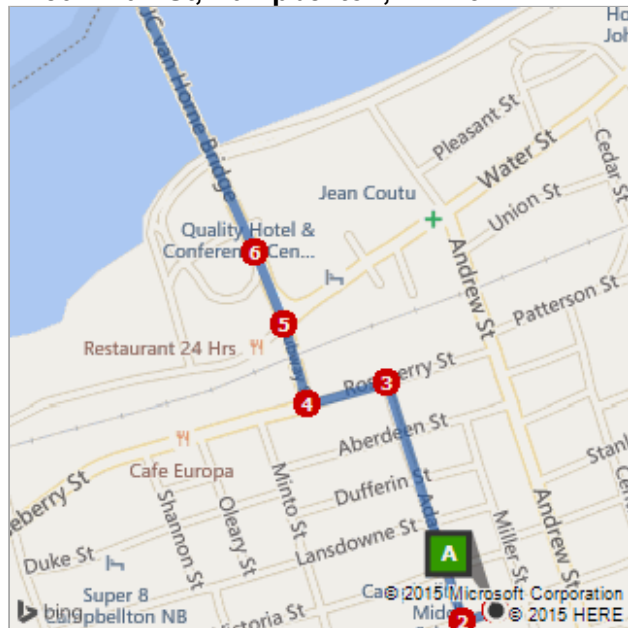

A 80 Arran St, Campbellton, NB E3N 1L7
Campbellton Middle School 506-789-2120

B 22 Rd Caplin, Listuguj, QC G0C 2R0
Ecole Alasite'w Gitpu 418-788-3100

My Notes

Route: **3.0 km, 6 min**

A	80 Arran St, Campbellton, NB E3N 1L7	A-B: 3.0 km 6 min
	1. Depart Arran St / Rue Arran toward Adam St	59 meters
	2. Turn right onto Adam St	0.4 km
	3. Turn left onto Roseberry St	0.1 km
	4. Turn right onto Hwy-134 / Subway St <i>Ultramar on the corner</i>	0.1 km
	5. Keep straight onto Subway St	0.1 km
	6. Road name changes to JC van Horne Bridge	0.5 km
	7. Road name changes to Boulevard Inter-Provincial <i>Entering Quebec</i>	0.6 km
	8. Bear left onto Chemin Riverside E	0.8 km
	9. Turn right onto Chemin Caplin	0.2 km
B	10. Arrive at 22 Rd Caplin, Listuguj, QC G0C 2R0 <i>The last intersection is Rue Alder</i> <i>If you reach Boulevard Inter-Provincial, you've gone too far</i>	

These directions are subject to the Microsoft® Service Agreement and for informational purposes only. No guarantee is made regarding their completeness or accuracy. Construction projects, traffic, or other events may cause actual conditions to differ from these results. Map and traffic data © 2015 NAVTEQ™.

Route: 3.0 km, 6 min

This was your map view in the browser window.

A: 80 Arran St, Campbellton, NB E3N 1L7

B: 22 Rd Caplin, Listuguj, QC G0C 2R0