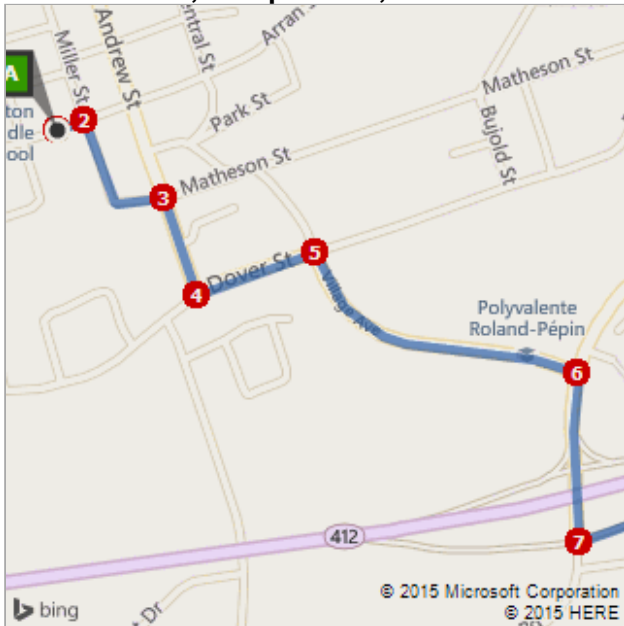

This was your map view in the browser window.

A: 80 Arran St, Campbellton, NB E3N 1L7