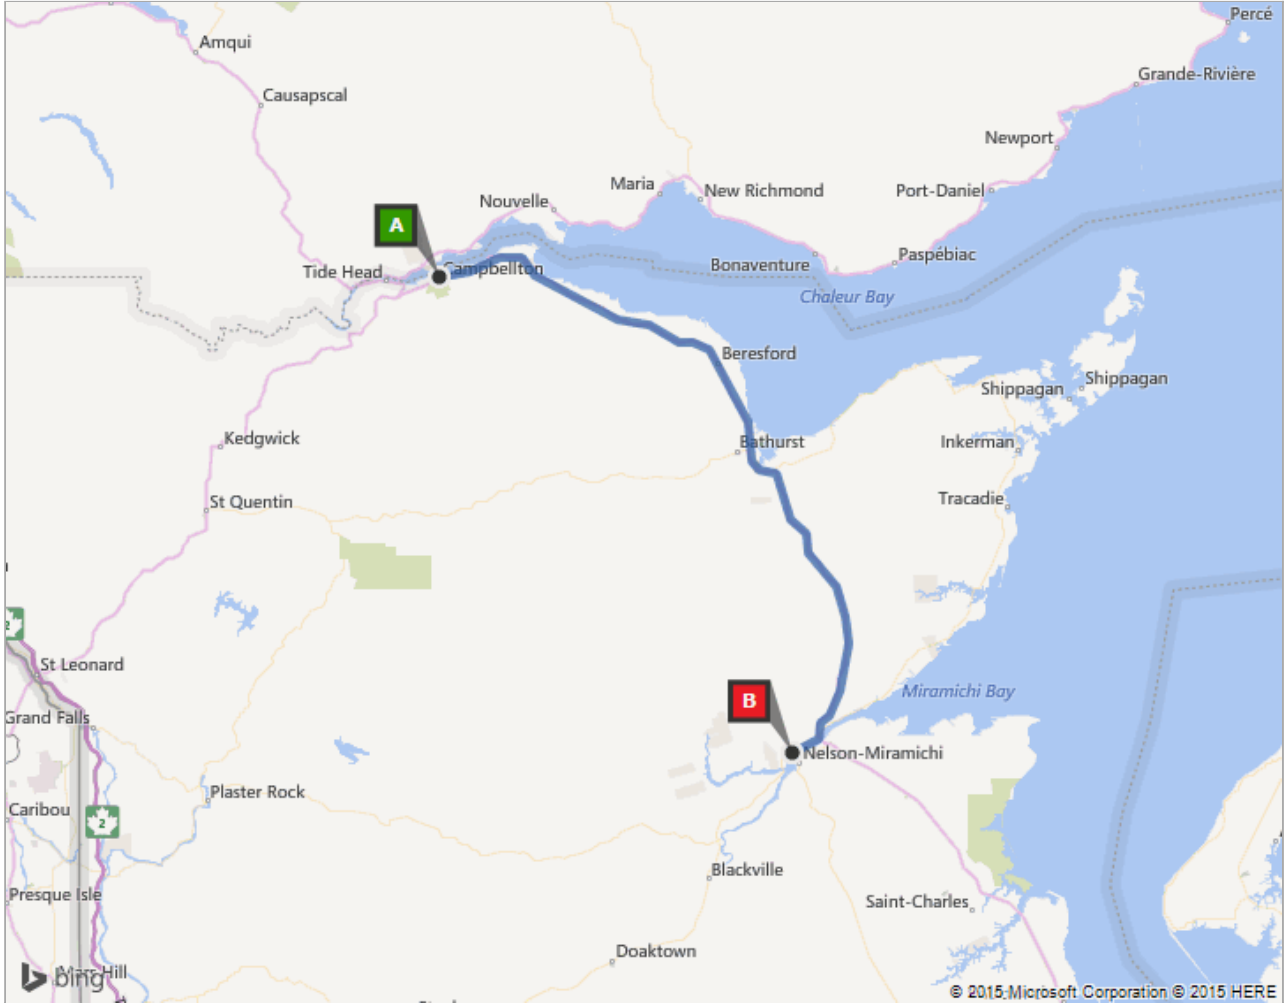

Route: 184.8 km, 2 hr 8 min