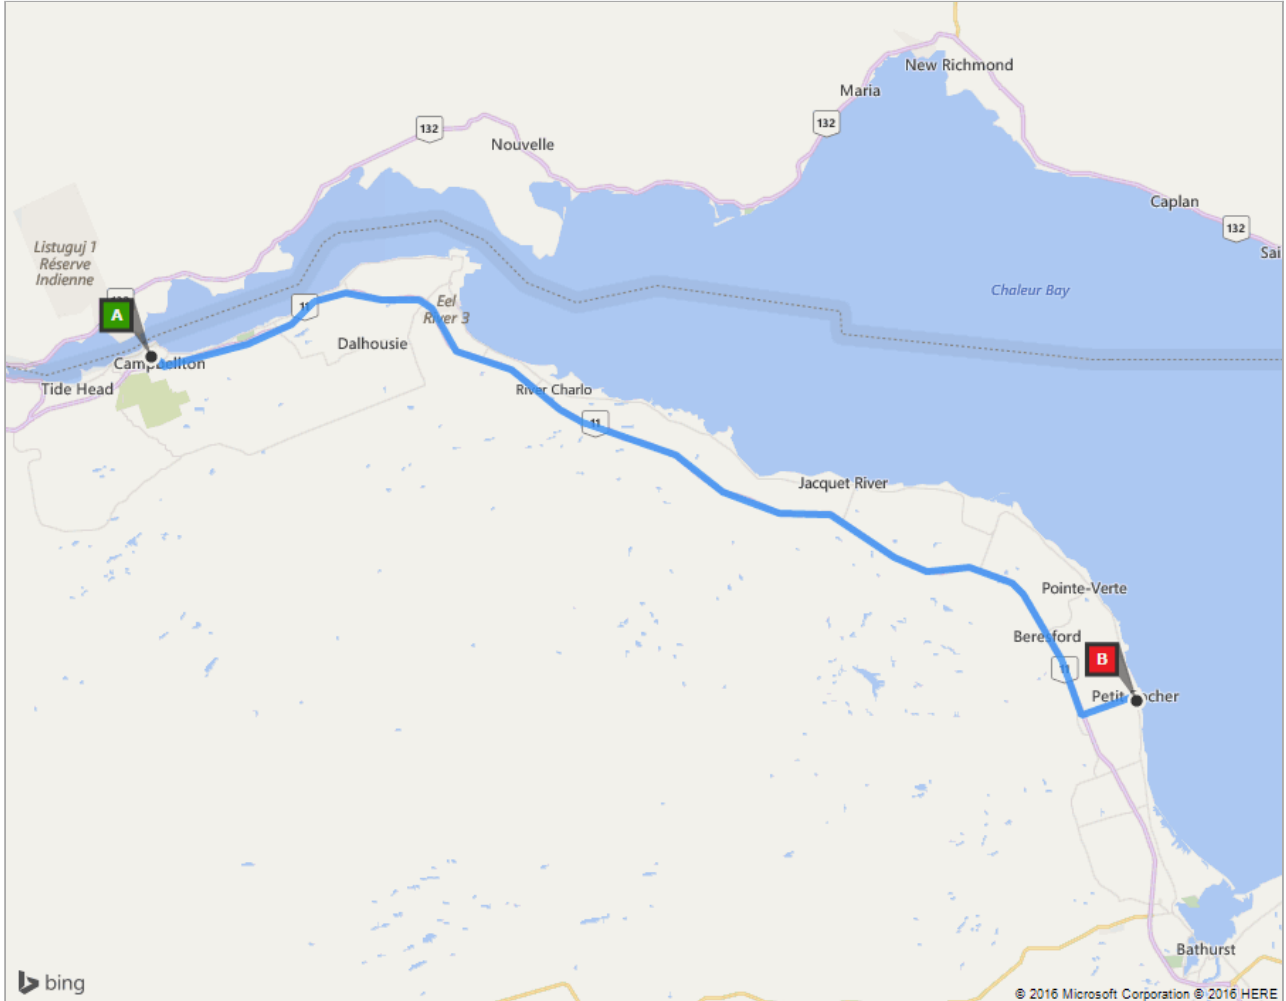

A 80 Arran St, Campbellton, NB E3N 1L7

B 636 Rue Principale, Petit-Rocher, NB E8J 1T7
 Domaine Etudiant-Petit-Rocher 506-542-2607

Domaine tudiant-Petit-Rocher
 (Petit-Rocher)

Route: 86.5 km, 1 hr 1 min

A	80 Arran St, Campbellton, NB E3N 1L7	A-B: 86.5 km 1 hr 1 min
	1. Depart Arran St / Rue Arran toward Miller St / Rue Miller	49 meters
	2. Turn right onto Miller St / Rue Miller	0.2 km
	3. Turn right onto Andrew St	0.2 km
	4. Turn left onto Dover St / Rue Dover	0.2 km
	5. Turn right onto Village Ave	0.5 km
	6. Turn right onto Chemin Lily Lake / Lily Lake Rd	0.3 km
	7. Take ramp left for HWY-11 South / RTE-11 South toward Dalhousie / Bathurst / Airport	0.5 km
	8. Keep straight onto Hwy-11	79.7 km 50 min
	9. At exit 326 , take ramp right for HWY-315 toward La Plante / Petit-Rocher	0.3 km
	10. Turn left onto Hwy-315	4.2 km
	11. Turn right onto Hwy-134 / Principale St / Rue Principale <i>Esso on the corner</i>	0.4 km
B	12. Arrive at 636 Rue Principale, Petit-Rocher, NB E8J 1T7 <i>If you reach Grant St / Rue Grant, you've gone too far</i>	

These directions are subject to the Microsoft® Service Agreement and for informational purposes only. No guarantee is made regarding their completeness or accuracy. Construction projects, traffic, or other events may cause actual conditions to differ from these results. Map and traffic data © 2016 NAVTEQ™.

Route: 86.5 km, 1 hr 1 min

This was your map view in the browser window.

A: 80 Arran St, Campbellton, NB E3N 1L7

B: 636 Rue Principale, Petit-Rocher, NB E8J 1...