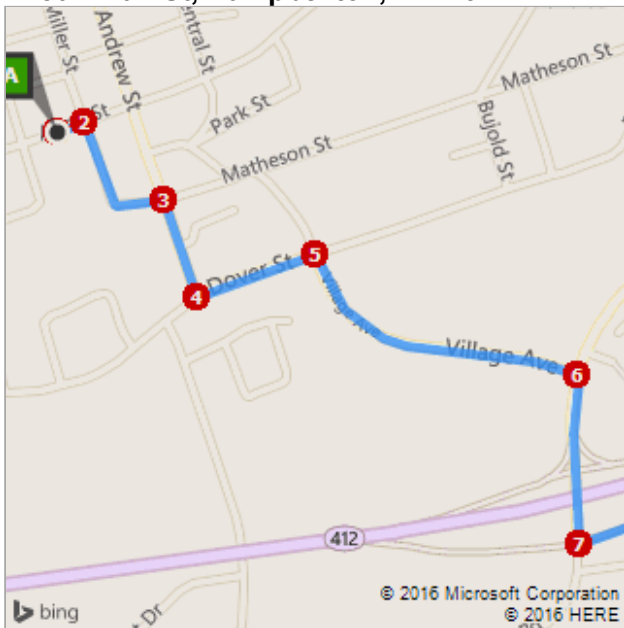

A 80 Arran St, Campbellton, NB E3N 1L7

B 636 Rue Principale, Petit-Rocher, NB E8J 1T7
 Domaine Etudiant-Petit-Rocher 506-542-2607

Domaine tudiant-Petit-Rocher
 (Petit-Rocher)

Route: 86.5 km, 1 hr 1 min

A	80 Arran St, Campbellton, NB E3N 1L7	A-B: 86.5 km 1 hr 1 min
	1. Depart Arran St / Rue Arran toward Miller St / Rue Miller	49 meters
	2. Turn right onto Miller St / Rue Miller	0.2 km
	3. Turn right onto Andrew St	0.2 km
	4. Turn left onto Dover St / Rue Dover	0.2 km
	5. Turn right onto Village Ave	0.5 km
	6. Turn right onto Chemin Lily Lake / Lily Lake Rd	0.3 km
	7. Take ramp left for HWY-11 South / RTE-11 South toward Dalhousie / Bathurst / Airport	0.5 km
	8. Keep straight onto Hwy-11	79.7 km 50 min
	9. At exit 326 , take ramp right for HWY-315 toward La Plante / Petit-Rocher	0.3 km
	10. Turn left onto Hwy-315	4.2 km
	11. Turn right onto Hwy-134 / Principale St / Rue Principale <i>Esso on the corner</i>	0.4 km
B	12. Arrive at 636 Rue Principale, Petit-Rocher, NB E8J 1T7 <i>If you reach Grant St / Rue Grant, you've gone too far</i>	

These directions are subject to the Microsoft® Service Agreement and for informational purposes only. No guarantee is made regarding their completeness or accuracy. Construction projects, traffic, or other events may cause actual conditions to differ from these results. Map and traffic data © 2016 NAVTEQ™.

Route: 86.5 km, 1 hr 1 min

This was your map view in the browser window.

A: 80 Arran St, Campbellton, NB E3N 1L7

B: 636 Rue Principale, Petit-Rocher, NB E8J 1...