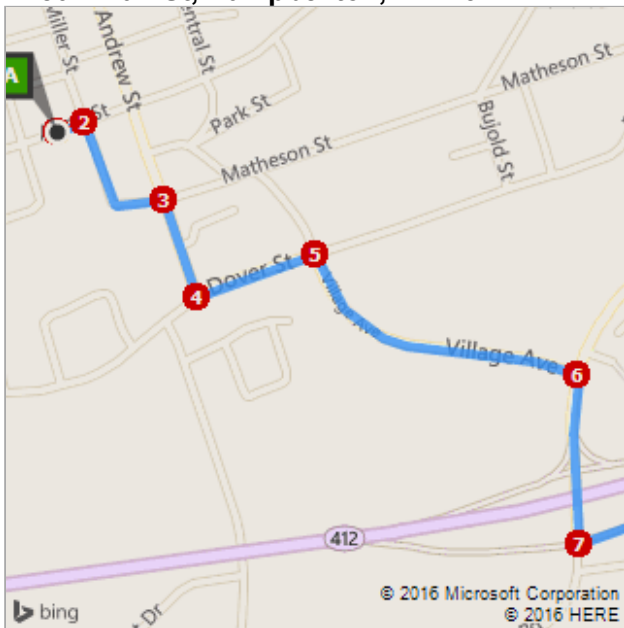

École communautaire La Croisée
(Robertville)

A 80 Arran St, Campbellton, NB E3N 1L7

B 1341 Chemin Robertville, Robertville, NB E8K 2V9, Canada

Route: 94.0 km, 1 hr 5 min

A	80 Arran St, Campbellton, NB E3N 1L7	A-B: 94.0 km 1 hr 5 min
	1. Depart Arran St / Rue Arran toward Miller St / Rue Miller	49 meters
	2. Turn right onto Miller St / Rue Miller	0.2 km
	3. Turn right onto Andrew St	0.2 km
	4. Turn left onto Dover St / Rue Dover	0.2 km
	5. Turn right onto Village Ave	0.5 km
	6. Turn right onto Chemin Lily Lake / Lily Lake Rd	0.3 km
	7. Take ramp left for HWY-11 South / RTE-11 South toward Dalhousie / Bathurst / Airport	0.5 km
	8. Keep straight onto Hwy-11	87.6 km 55 min
	9. At exit 318 , take ramp right toward Robertville / Beresford	0.4 km
	10. Turn right onto Acadie St / Rue Acadie	1.5 km
	11. Keep straight onto Hwy-315 / Chemin Robertville / Robertville Rd	0.2 km
	12. Keep straight onto Chemin Robertville / Robertville Rd	2.4 km
B	13. Arrive at 1341 Chemin Robertville, Robertville, NB E8K 2V9, Canada <i>If you reach Hwy-322, you've gone too far</i>	

These directions are subject to the Microsoft® Service Agreement and for informational purposes only. No guarantee is made regarding their completeness or accuracy. Construction projects, traffic, or other events may cause actual conditions to differ from these results. Map and traffic data © 2016 NAVTEQ™.

Route: 94.0 km, 1 hr 5 min

This was your map view in the browser window.

A: 80 Arran St, Campbellton, NB E3N 1L7

B: 1341 Chemin Roberville, Roberville, NB E...