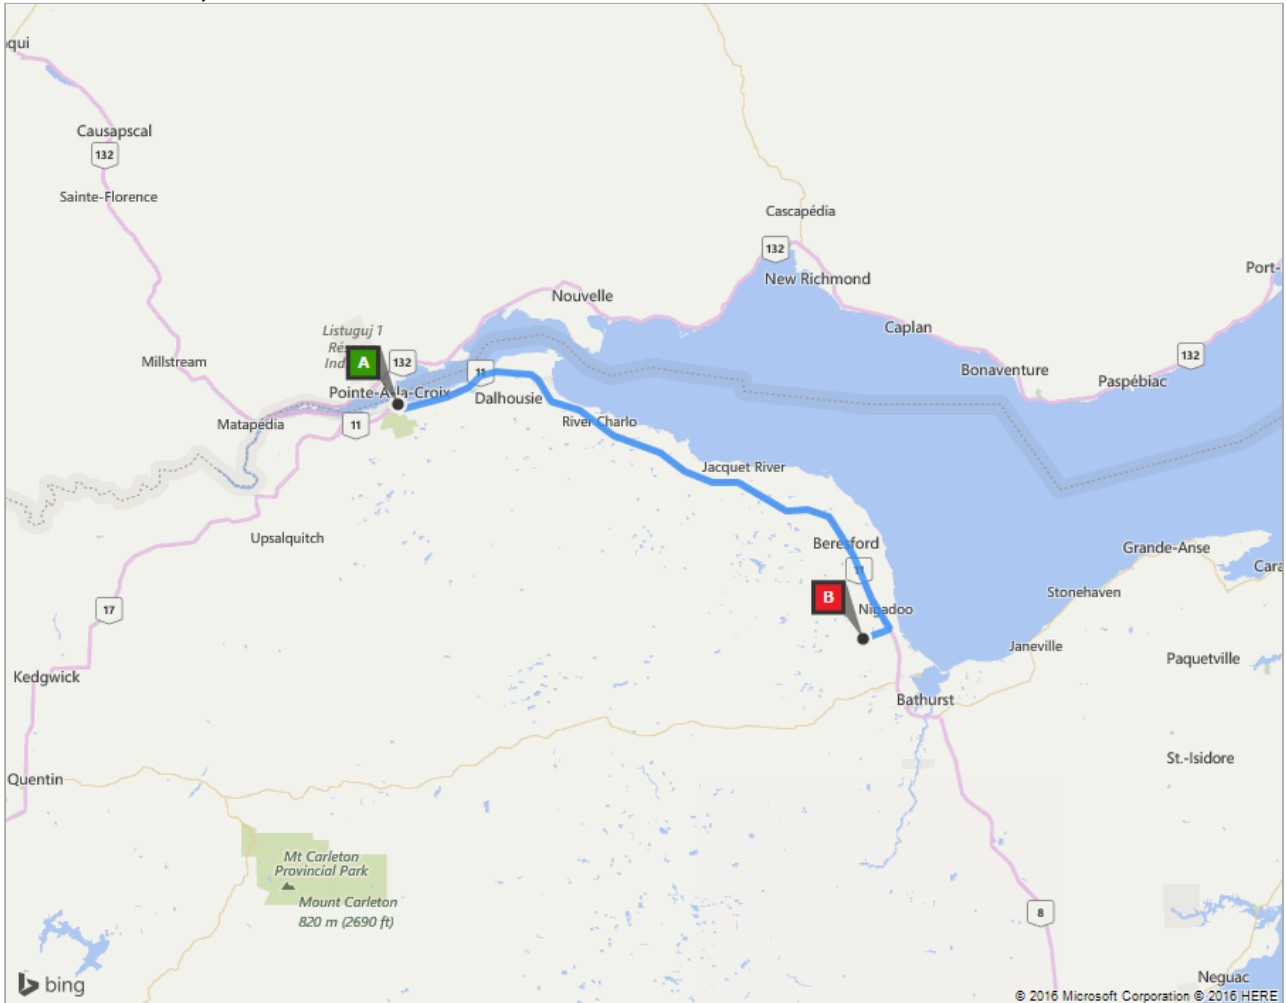

École communautaire La Croisée
(Robertville)

A 80 Arran St, Campbellton, NB E3N 1L7

B 1341 Chemin Robertville, Robertville, NB E8K 2V9, Canada

Route: 94.0 km, 1 hr 5 min

A	80 Arran St, Campbellton, NB E3N 1L7	A-B: 94.0 km 1 hr 5 min
	1. Depart Arran St / Rue Arran toward Miller St / Rue Miller	49 meters
	2. Turn right onto Miller St / Rue Miller	0.2 km
	3. Turn right onto Andrew St	0.2 km
	4. Turn left onto Dover St / Rue Dover	0.2 km
	5. Turn right onto Village Ave	0.5 km
	6. Turn right onto Chemin Lily Lake / Lily Lake Rd	0.3 km
	7. Take ramp left for HWY-11 South / RTE-11 South toward Dalhousie / Bathurst / Airport	0.5 km
	8. Keep straight onto Hwy-11	87.6 km 55 min
	9. At exit 318 , take ramp right toward Robertville / Beresford	0.4 km
	10. Turn right onto Acadie St / Rue Acadie	1.5 km
	11. Keep straight onto Hwy-315 / Chemin Robertville / Robertville Rd	0.2 km
	12. Keep straight onto Chemin Robertville / Robertville Rd	2.4 km
B	13. Arrive at 1341 Chemin Robertville, Robertville, NB E8K 2V9, Canada <i>If you reach Hwy-322, you've gone too far</i>	

These directions are subject to the Microsoft® Service Agreement and for informational purposes only. No guarantee is made regarding their completeness or accuracy. Construction projects, traffic, or other events may cause actual conditions to differ from these results. Map and traffic data © 2016 NAVTEQ™.

Route: 94.0 km, 1 hr 5 min

This was your map view in the browser window.

A: 80 Arran St, Campbellton, NB E3N 1L7

B: 1341 Chemin Roberville, Roberville, NB E...