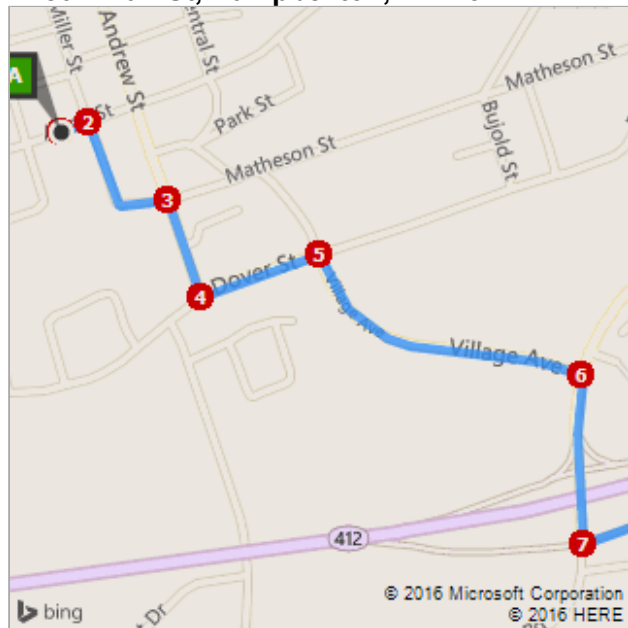

École Place des Jeunes (Bathurst)

A 80 Arran St, Campbellton, NB E3N 1L7
Campbellton Middle School 506-789-2120

B 975 St Anne St, Bathurst, NB E2A 6X1, Canada

Route: 101.3 km, 1 hr 8 min

A	80 Arran St, Campbellton, NB E3N 1L7	A-B: 101.3 km 1 hr 8 min
	1. Depart Arran St / Rue Arran toward Miller St / Rue Miller	49 meters
	2. Turn right onto Miller St / Rue Miller	0.2 km
	3. Turn right onto Andrew St	0.2 km
	4. Turn left onto Dover St / Rue Dover	0.2 km
	5. Turn right onto Village Ave	0.5 km
	6. Turn right onto Chemin Lily Lake / Lily Lake Rd	0.3 km
	7. Take ramp left for HWY-11 South / RTE-11 South toward Dalhousie / Bathurst / Airport	0.5 km
	8. Keep straight onto Hwy-11	97.5 km 1 hr 1 min
	9. At exit 308 , take ramp right and follow signs for Rue St Anne / St. Anne St	0.5 km
	10. Turn right onto Rue St Anne / St Anne St	1.4 km
B	11. Arrive at 975 St Anne St, Bathurst, NB E2A 6X1, Canada <i>The last intersection is Avenue Ryan / Ryan Ave</i> <i>If you reach Avenue Raymond / Raymond Ave, you've gone too far</i>	

These directions are subject to the Microsoft® Service Agreement and for informational purposes only. No guarantee is made regarding their completeness or accuracy. Construction projects, traffic, or other events may cause actual conditions to differ from these results. Map and traffic data © 2016 NAVTEQ™.

Route: 101.3 km, 1 hr 8 min

This was your map view in the browser window.

A: 80 Arran St, Campbellton, NB E3N 1L7

B: 975 St Anne St, Bathurst, NB E2A 6X1, Can...